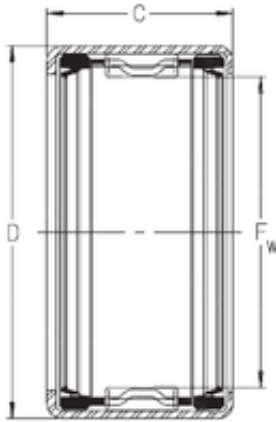

DEARING OF AMERICA CORP.

INA SCE610PP needle roller bearings

Bearing No. SCE610PP

Size	9.525x14.288x15.875 mm
Bore Diameter	9,525 mm
Outer Diameter	14,288 mm
Width	15,875 mm
Fw	9,525 mm
D	14,288 mm
C	15,875 mm
Weight	0,007 Kg
Basic dynamic load rating (C)	5,8 kN
Basic static load rating (C0)	6,6 kN

SCE610PP Bearing 2D drawings and 3D CAD models