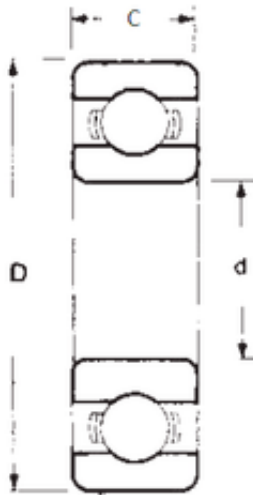

DEARING OF AMERICA CORP.

15,875 mm x 41,275 mm x 12,7 mm FBJ 1628
deep groove ball bearings

Bearing No. 1628

Size	15.875x41.275x12.7 mm
Bore Diameter	15,875 mm
Outer Diameter	41,275 mm
Width	12,7 mm
d	15,875 mm
D	41,275 mm
B	12,7 mm
C	12,7 mm
Weight	0,072 Kg
Basic dynamic load rating (C)	738 kN

1628 Bearing 2D drawings and 3D CAD models