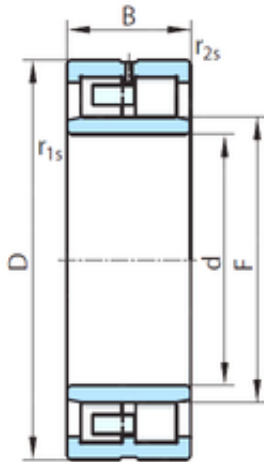

DEARING OF AMERICA CORP.

630 mm x 850 mm x 218 mm 630 mm x 850 mm x 218 mm PSL NNU49/630 cylindrical roller bearings

Bearing No. NNU49/630

Size	630x850x218 mm
Bore Diameter	630 mm
Outer Diameter	850 mm
Width	218 mm
d	630 mm
F	704 mm
D	850 mm
B	218 mm
C	218 mm
r min.	8 mm
r2 min.	8 mm
S	5 mm
Weight	363 Kg
Basic dynamic load rating (C)	3910 kN
Basic static load rating (C0)	10200 kN
(Grease) Lubrication Speed	470 r/min

NNU49/630 Bearing 2D drawings and 3D CAD models