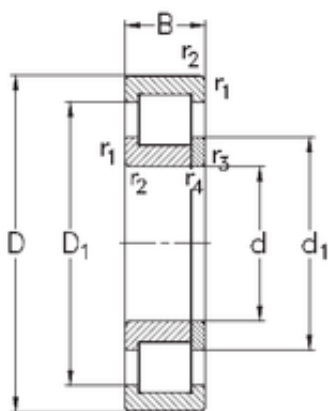

## DEARING OF AMERICA CORP.

130 mm x 230 mm x 40 mm 130 mm x 230 mm  
x 40 mm NKE NUP226-E-MPA cylindrical roller  
bearings

Bearing No. NUP226-E-MPA

Size	130x230x40 mm
Bore Diameter	130 mm
Outer Diameter	230 mm
Width	40 mm
d	130 mm
F	153,5 mm
D	230 mm
B	40 mm
C	40 mm
r1 min.	3 mm
r2 min.	3 mm
r3 min.	3 mm
r4 min.	3 mm
Weight	6,5 Kg
Basic dynamic load rating (C)	406 kN
Basic static load rating (C0)	456 kN

NUP226-E-MPA Bearing 2D drawings and 3D CAD  
models