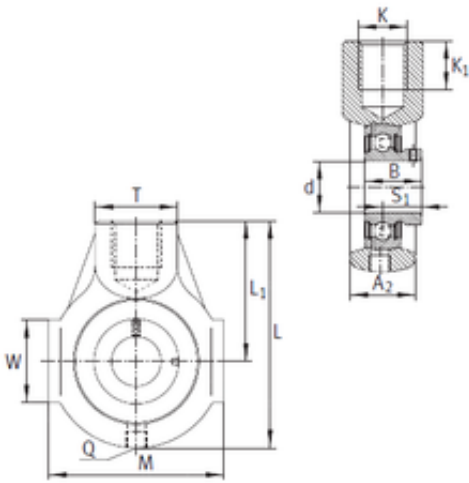

DEARING OF AMERICA CORP.

INA PHEY20 bearing units

Bearing No. PHEY20

PHEY20 Bearing 2D drawings and 3D CAD models

Bore Diameter	20 mm
d	20 mm
S1	18 mm
K1	21 mm
Thread (Q)	Rp1/8
Thread (K)	M16
B	25 mm
L	91 mm
L1	58 mm
M	65 mm
T	30 mm
W	38 mm
A2	25 mm
Weight	0,51 Kg
Basic dynamic load rating (C)	12,8 kN
Category	Mounted Units & Inserts
Inventory	0.0
Manufacturer Name	SCHAEFFLER GROUP
Minimum Buy Quantity	N/A
Weight / Kilogram	0.647
EAN	4012802806281
Product Group	M06110