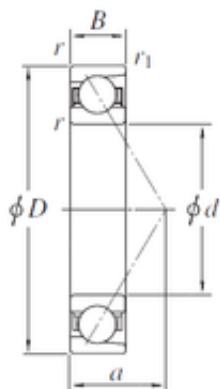

DEARING OF AMERICA CORP.

160 mm x 340 mm x 68 mm KOYO 7332
angular contact ball bearings

Bearing No. 7332

Size	160x340x68 mm
Bore Diameter	160 mm
Outer Diameter	340 mm
Width	68 mm
d	160 mm
D	340 mm
B	68 mm
C	68 mm
Angle (°)	30 °
a	106,2 mm
r min.	4 mm
r1 min.	1,5 mm
da min.	178 mm
Da max.	322 mm
ra max.	3 mm
Weight	26,4 Kg
Basic dynamic load rating (C)	365 kN
Basic static load rating (C0)	455 kN
(Grease) Lubrication Speed	2200 r/min

7332 Bearing 2D drawings and 3D CAD models